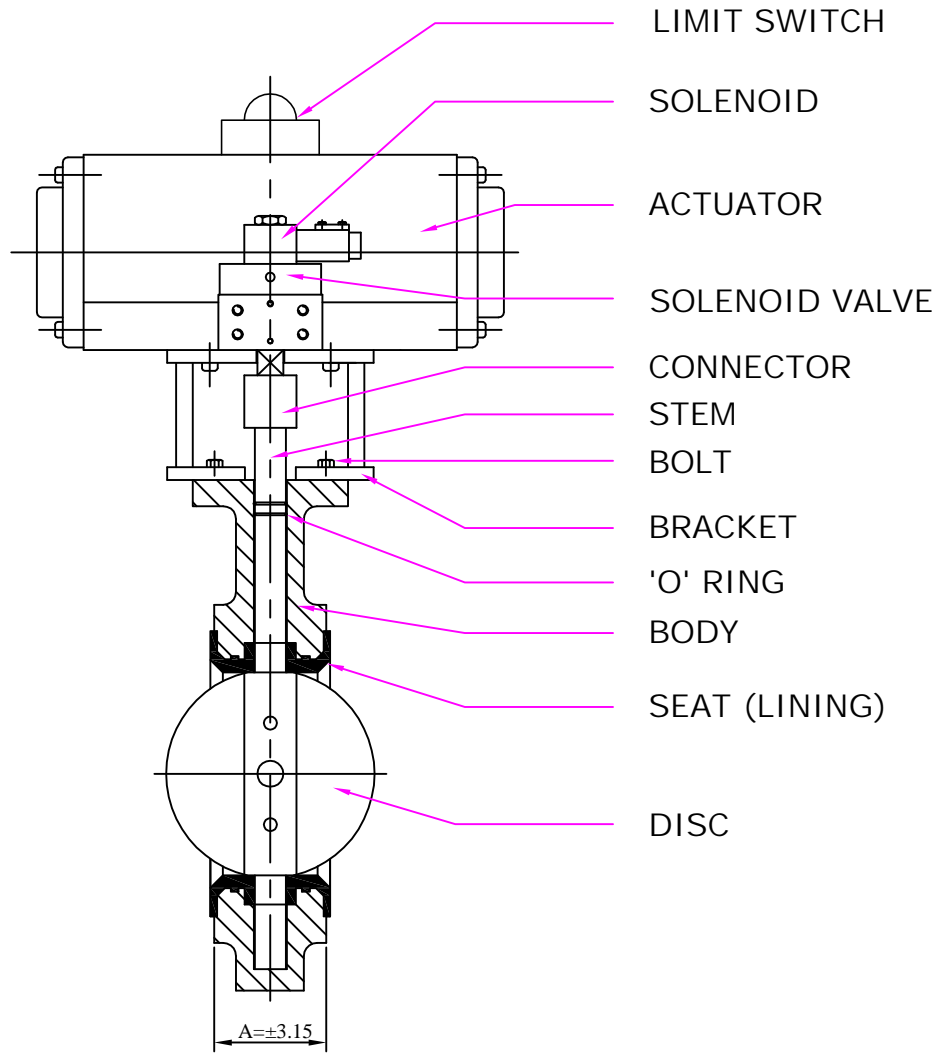

# BUTTERFLY VALVE

OPERATION : ACTUATOR OPERATED

## APPLI CABLE STANDARD

DESIGN STD. : API 609 / BS 5155  
 TESTING STD. : API 598  
 FACE TO FACE : AS PER API 609  
 RATING : 150#  
 OPERATION : ACTUATOR OPERATED  
 END CONN. : WATER TYPE

VALVE SIZE - INCH	3"	4"	6"	8"	10"	12"	14"	16"	18"	20"	24"	
VALVE SIZE - MM	80	100	150	200	250	300	350	400	450	500	600	
A	ND 40	48	54	57	64	71	81	92	102	114	127	154